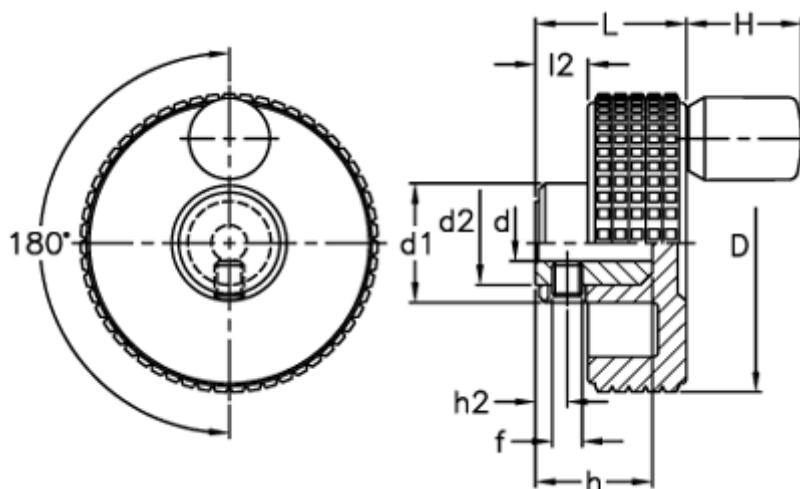

Data Sheet

Article number: 23060344989

Description: E+G Knurled knob w/side handle
MBT.50+I-B6

Measures

D	= 50	L	= 25
d1	= 20	l2	= 8
d2	= 14		
d H9	= 6		
f	= M5		
H	= 19		
h	= 19		
h2	= 5		